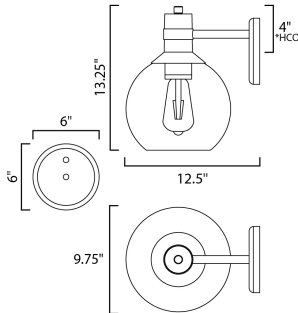

LAMPING

INPUT VOLTAGE : 120V
LUMENS : 450 Rated (400 Del.)
BULB : 1 x 6W LED E26 Medium , 6W Total
BULB INCLUDED : (Included)
DIMMABLE : Triac CL
CRI : 90+ CRI
COLOR_TEMP : 2700K
LIGHTING_DIRECTION : Down